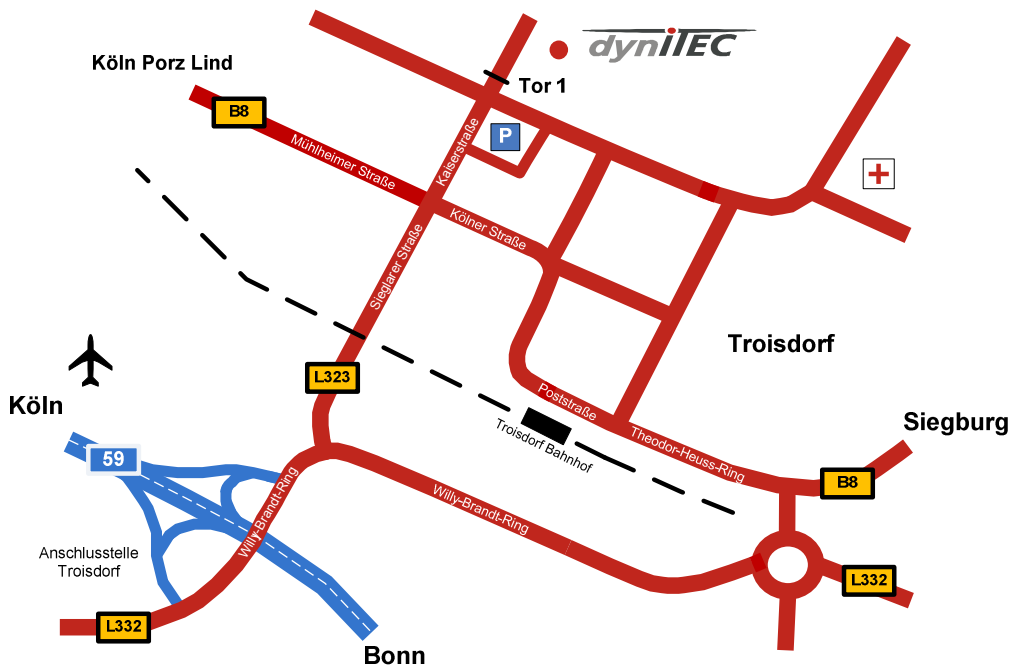

DynITEC GmbH
Kaiserstraße 3
D-53850 Troisdorf

Getting there by car

- from direction Frankfurt:** A 3 up to junction Sankt Augustin Hennef follow A 560 and then A 59 direction Airport up to exit Troisdorf.
- from direction Koblenz:** A 61 up to junction Meckenheim follow A 565 and then A 59 up to exit Troisdorf.
- from direction Aachen:** A4 up to junction Köln-Gremberg follow A 559 and then A 59 direction Airport up to exit Troisdorf
- from direction Düsseldorf:** A 3 up to junction Heumar follow A 59 south up to exit Troisdorf Troisdorf A3 bis AB-Kreuz Heumar,

From exit Troisdorf see attached map

Travelling by train

From the station you get to DynITEC by taxi (appr. 1 km).

Registration

Please park your car on the visitor parking place (Besucherparkplatz) and then go to the registration at gate 1 (Tor 1). You are fetched there.