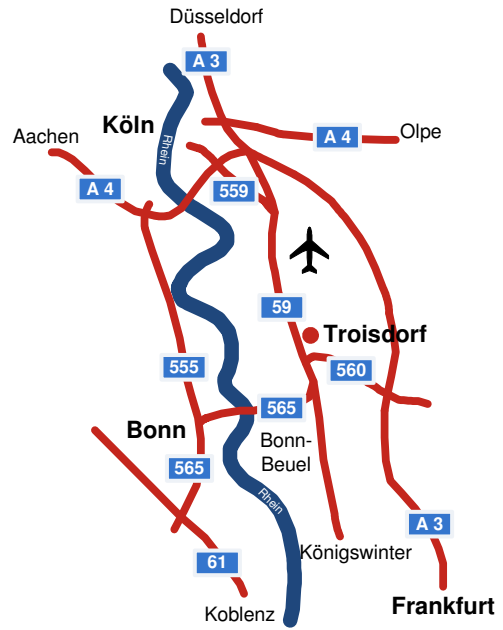

DynITEC GmbH
Kaiserstraße 3
D-53850 Troisdorf

Getting there by car

- from direction Frankfurt:** A 3 up to junction Sankt Augustin Hennef follow A 560 and then A 59 direction Airport up to exit Troisdorf.
- from direction Koblenz:** A 61 up to junction Meckenheim follow A 565 and then A 59 up to exit Troisdorf.
- from direction Aachen:** A4 up to junction Köln-Gremberg follow A 559 and then A 59 direction Airport up to exit Troisdorf
- from direction Düsseldorf:** A 3 up to junction Heumar follow A 59 south up to exit Troisdorf Troisdorf A3 bis AB-Kreuz Heumar,

From exit Troisdorf see attached map

Travelling by train

From the station you get to DynITEC by taxi (appr. 1 km).

Registration

Please park your car on the visitor parking place (Besucherparkplatz) and then go to the registration at gate 1 (Tor 1). You are fetched there.